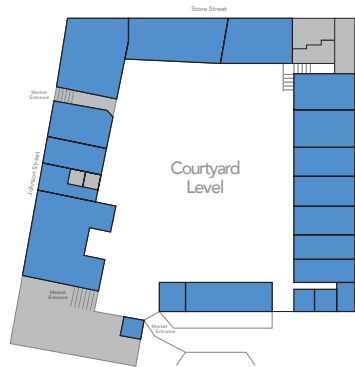

Market Square (STREET LEVEL)

Victoria, British Columbia

2009

UNIT#	SQ.FT.	TENANT NAME
100	300	A Little Bit of Hanoi
101	660	Oscar and Libby's
102	230	Pacific Coast Soapworks
104a	939	Gloss Beauty Bar
104b	1,134	Hemingway
106	700	Woofles
108	940	Suasion
110	338	Camera Traders
116	135	Available
118	1,159	Alpine Pro
120	1,532	OqOqO
122	731	MYSI Majority
124	726	Escent's Aromatherapy
128	2,391	Dig This
130	2,764	Cafe Mexico
132	650	Bruce Wilson & Associates
134	650	Fat Phege's Fudge Factory
136	4,427	Muffet & Louisa
140	115	Tibetan Kitchen
142	548	Cafe Mexi-go
144	517	Four Horsemen
146	1,627	Bespoke Design
148	1,108	Available
150	1,130	OnlyHuman
152	1,596	New England Square
160	500	Victoria Global Village Store
162a	664	Available
164	595	Adore Jewellery
166	251	Floating Gold Iceberg
167	382	Ruffian MMA Apparel
168	1,199	Victoria Miniland