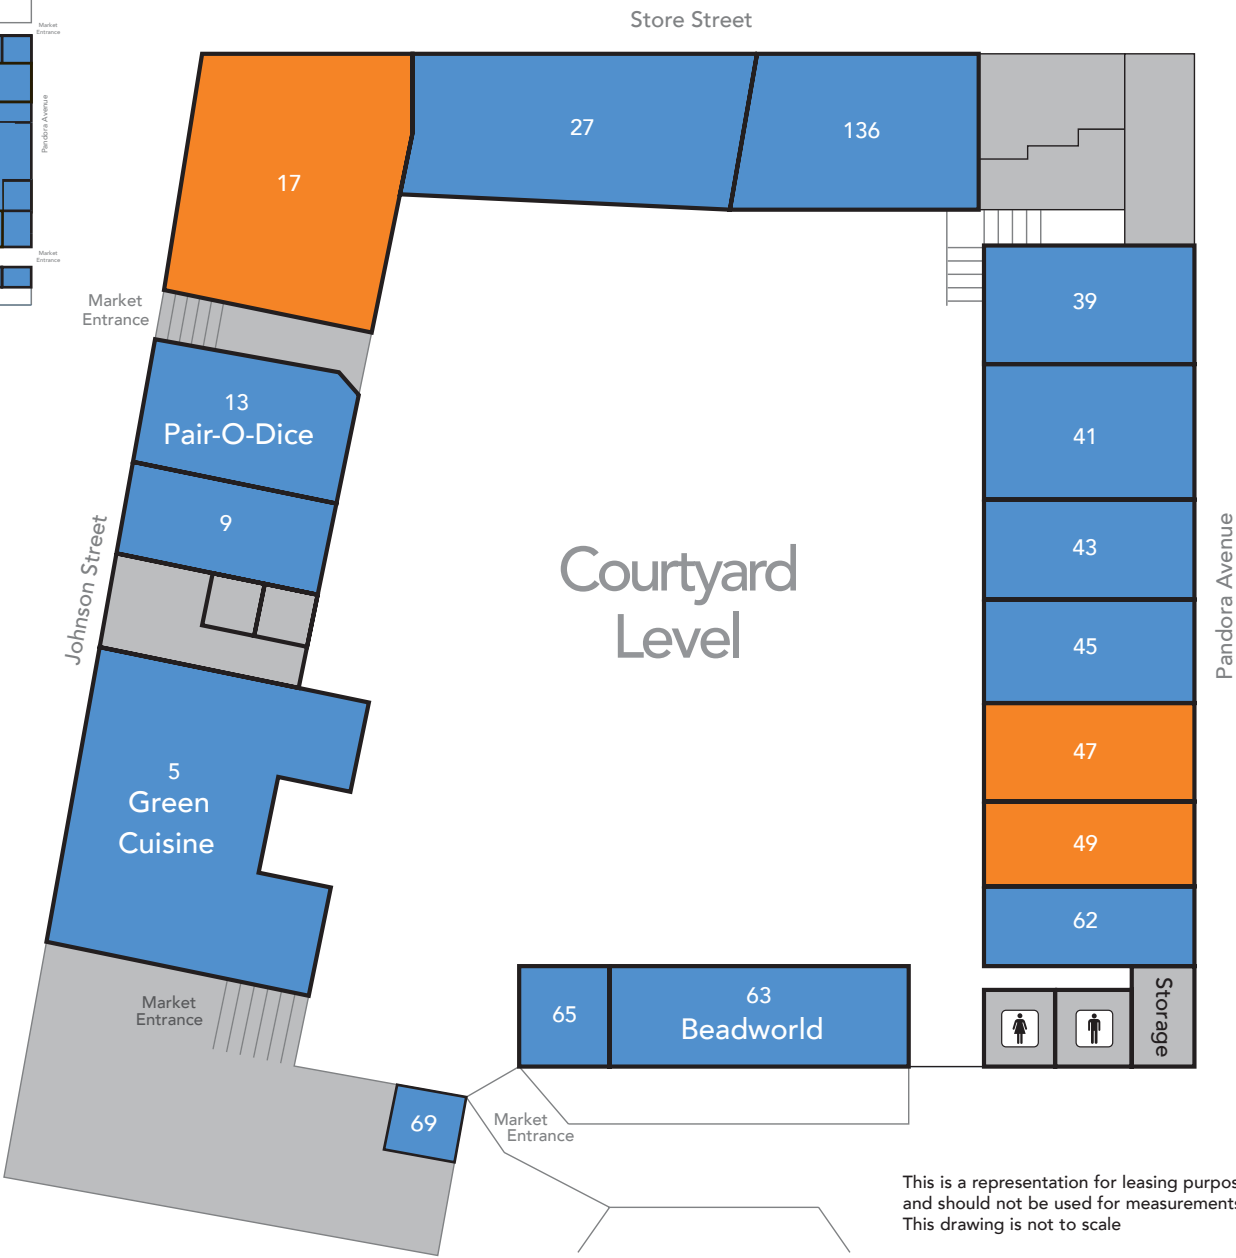

Market Square (COURTYARD LEVEL)

Victoria, British Columbia

2010

UNIT#	SQ.FT.	TENANT NAME
5	3,694	Green Cuisine Vegetarian Restaurant
9	942	Canadian Pacific Ballet
13	1,435	Pair-O-Dice Tattoos
17	2,418	Available
27	3,529	Victoria Social Club
39	1,635	Market Square Administration Office
41	1,752	Canadian Pacific Ballet
43	1,192	People Logic Software
45	1,172	Banner Carpets
47	1,181	Available
49	1,170	Available
62	1,173	Angels of Avalon
63	1,630	Beadworld
65	591	Baliku Gifts
69	210	Asahi Sushi