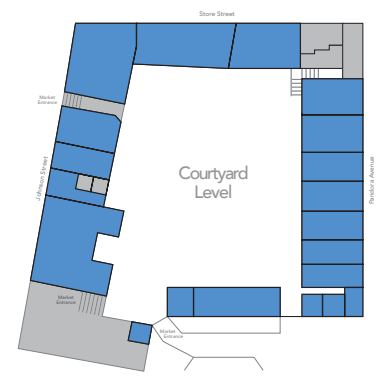

Market Square (STREET LEVEL)

Victoria, British Columbia 2010

UNIT#	SQ.FT.	TENANT NAME
100	780	A Little Bit of Hanoi
101	660	Oscar and Libby's
102	230	WannaWafel
104a	939	Hip Baby
104b	1,134	Hemingway
106	700	Woofles
108	940	Suasion
110	338	Camera Traders
116	135	Available
118	1,159	Soho Boutique
120	1,532	iViVva
122	731	MYSI Majority
124	726	Escent's Aromatherapy
128	2,391	Dig This
130	2,764	Cafe Mexico
132	650	Bruce Wilson & Associates
134	650	Fat Phege's Fudge Factory
136	4,447	Muffet & Louisa
140	115	Occupied
142	548	Cafe Mexi-go
144	517	Four Horsemen
146	1,627	Bespoke Design
148	1,108	Didi's Boutique
150	1,130	OnlyHuman
152	1,596	New England Square
160	500	Victoria Global Village Store
162a	664	Available
164	595	Adore Jewellery
166	251	Floating Gold Iceberg
167	382	Ruffian MMA Apparel
168	1,199	Victoria Miniland